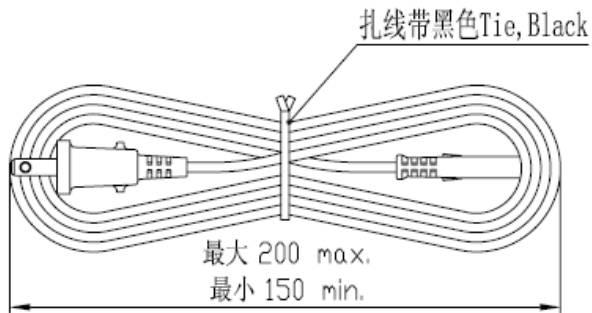

Packaging: Figure 8 and twist tie

Notes:

1. Plug: N1/15 Polarized
2. Cable: SPT-2 2X18AWG 60°C
3. Connector: C7
4. Color: Black
5. Rating: 7A/125V
6. Approvals: UL Listed, cUL or CSA Approved

B	Revised drawing format	3/6/13
A	Drawing Release	12/13/10
REV	Description	Date

RoHS Compliant

Item Description: N1/15 Polarized SPT-2 2X18AWG-C7/2M Black

Approved By: AG

Drawn By: RP

Date: 3/6/13

Part Number: 17815